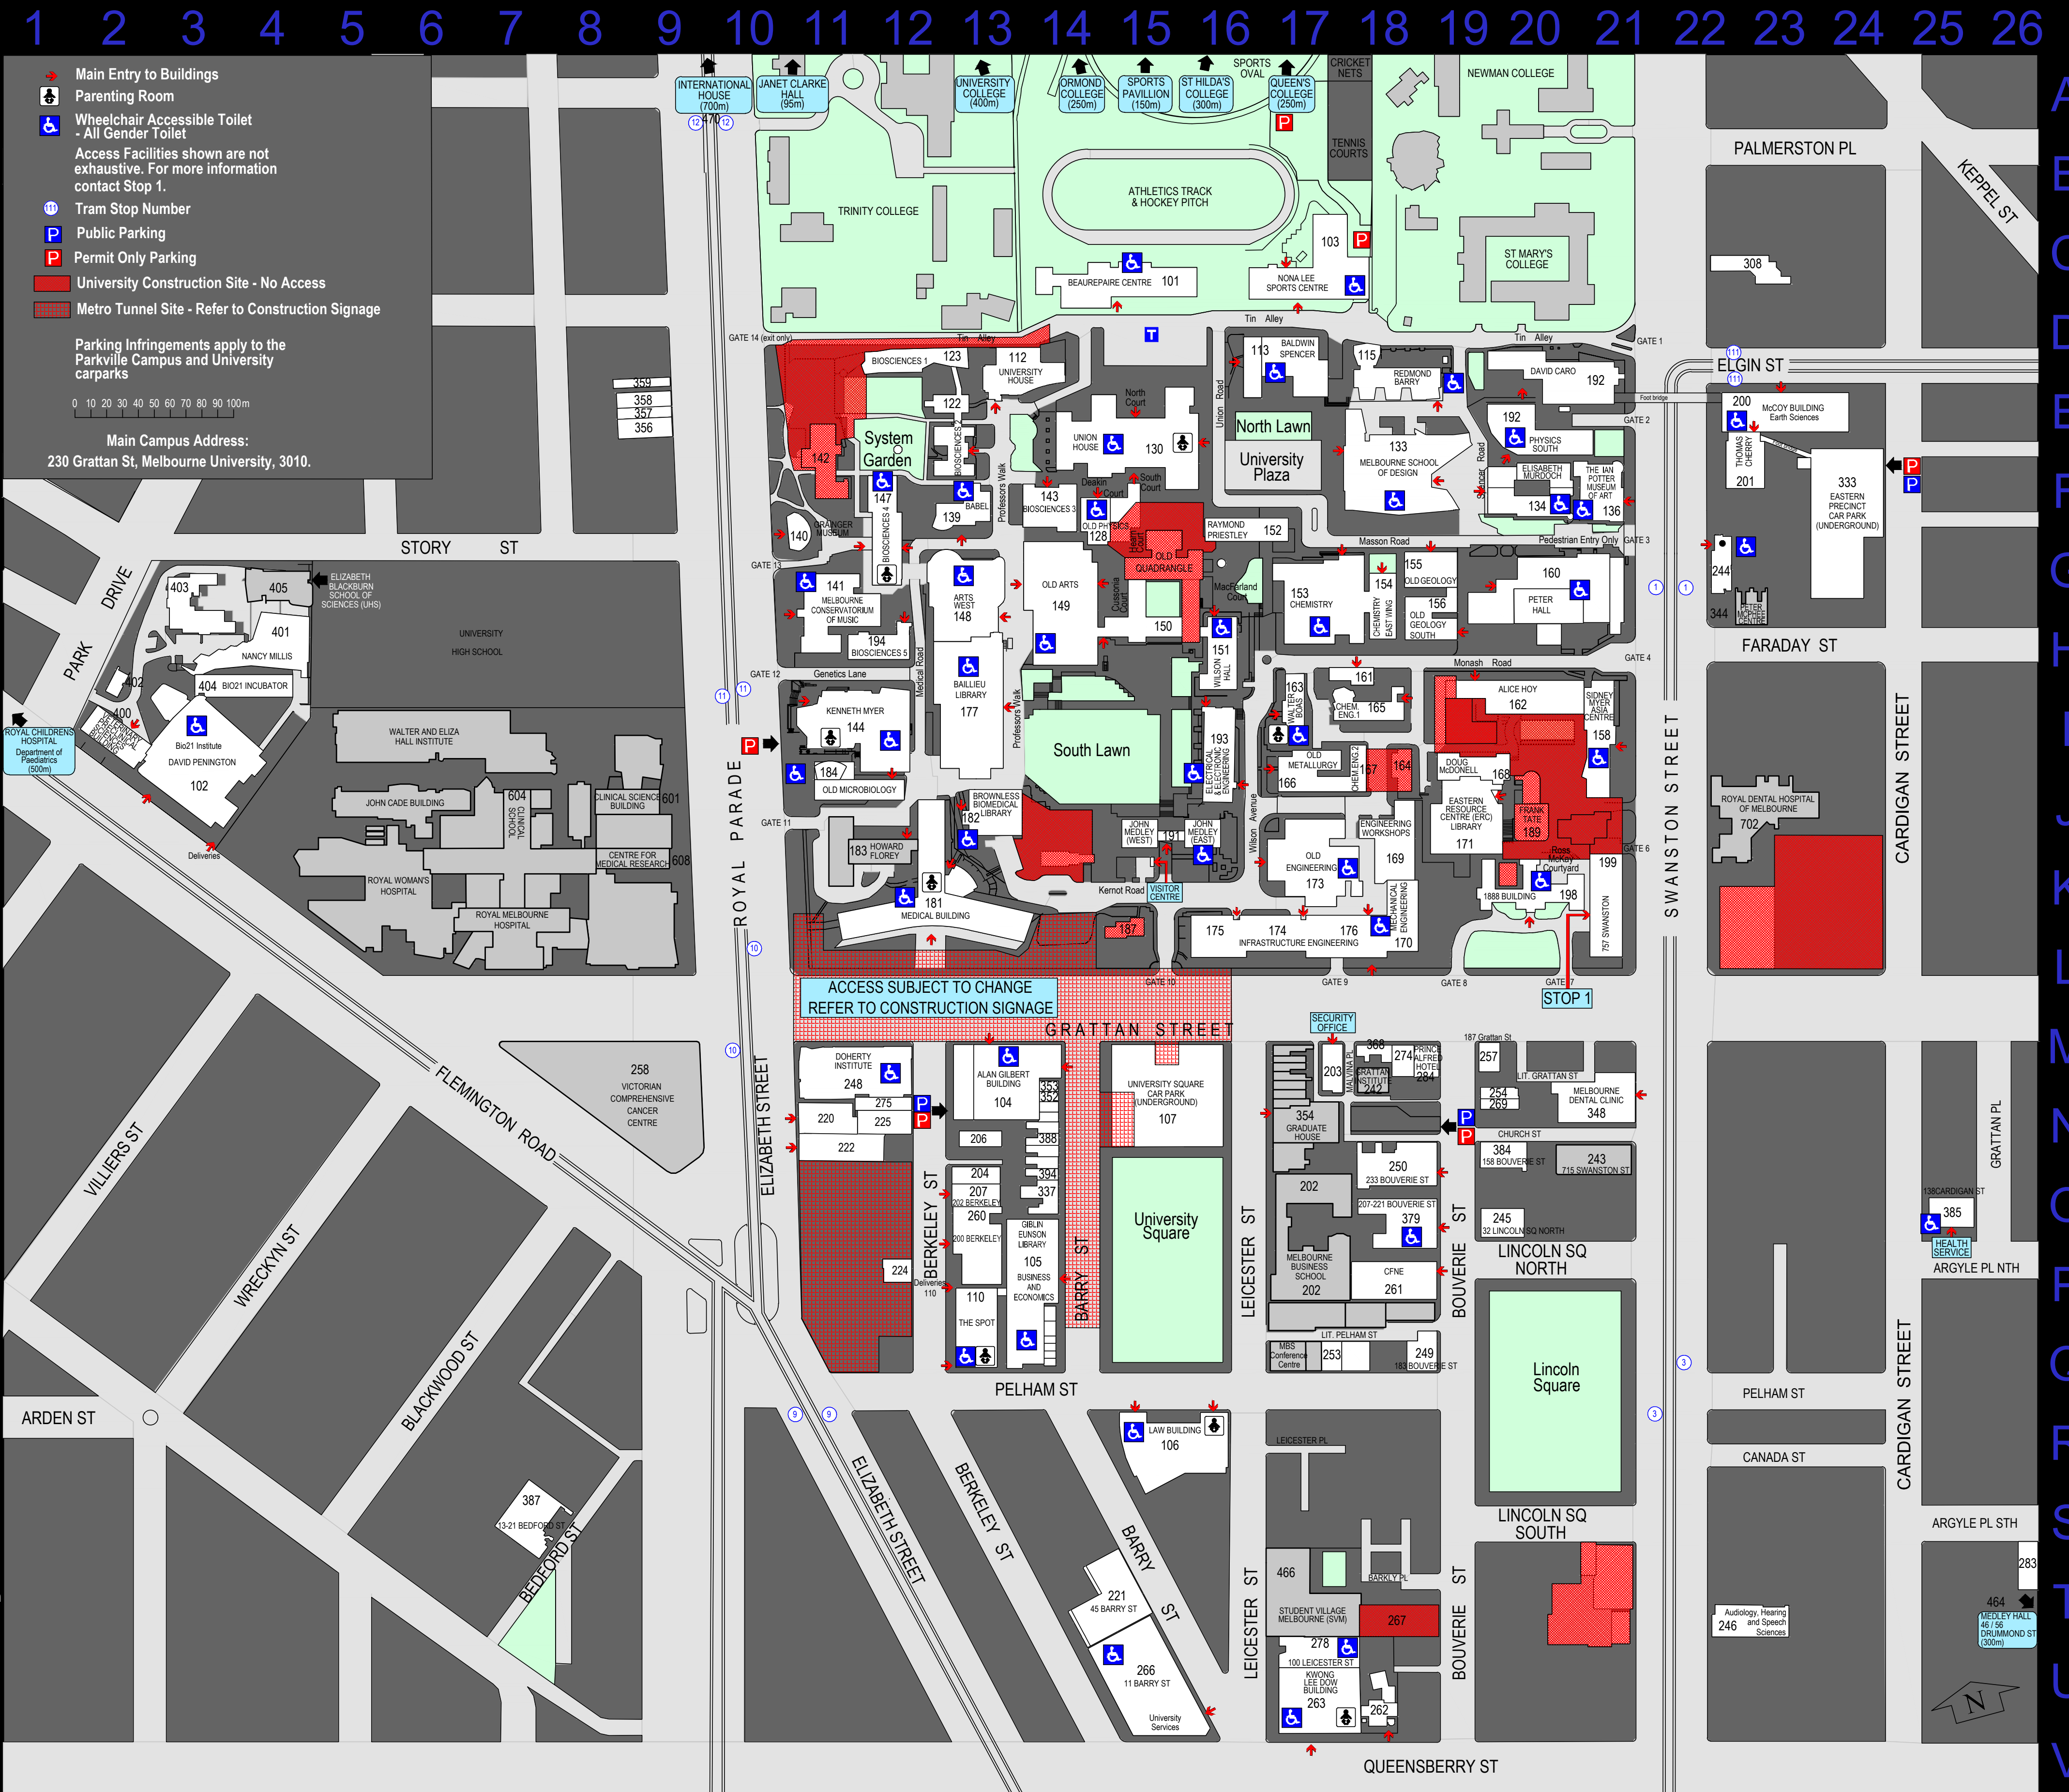

Car Parking

- 333 F24 Eastern Precinct Car Park (Underground)
- 107 N15 University Square Car Park (Underground)

Taxi

D15 Taxi Pick Up Point

The University of Melbourne acknowledges the Wurundjeri people as the Traditional Custodians of the land on which this campus is situated