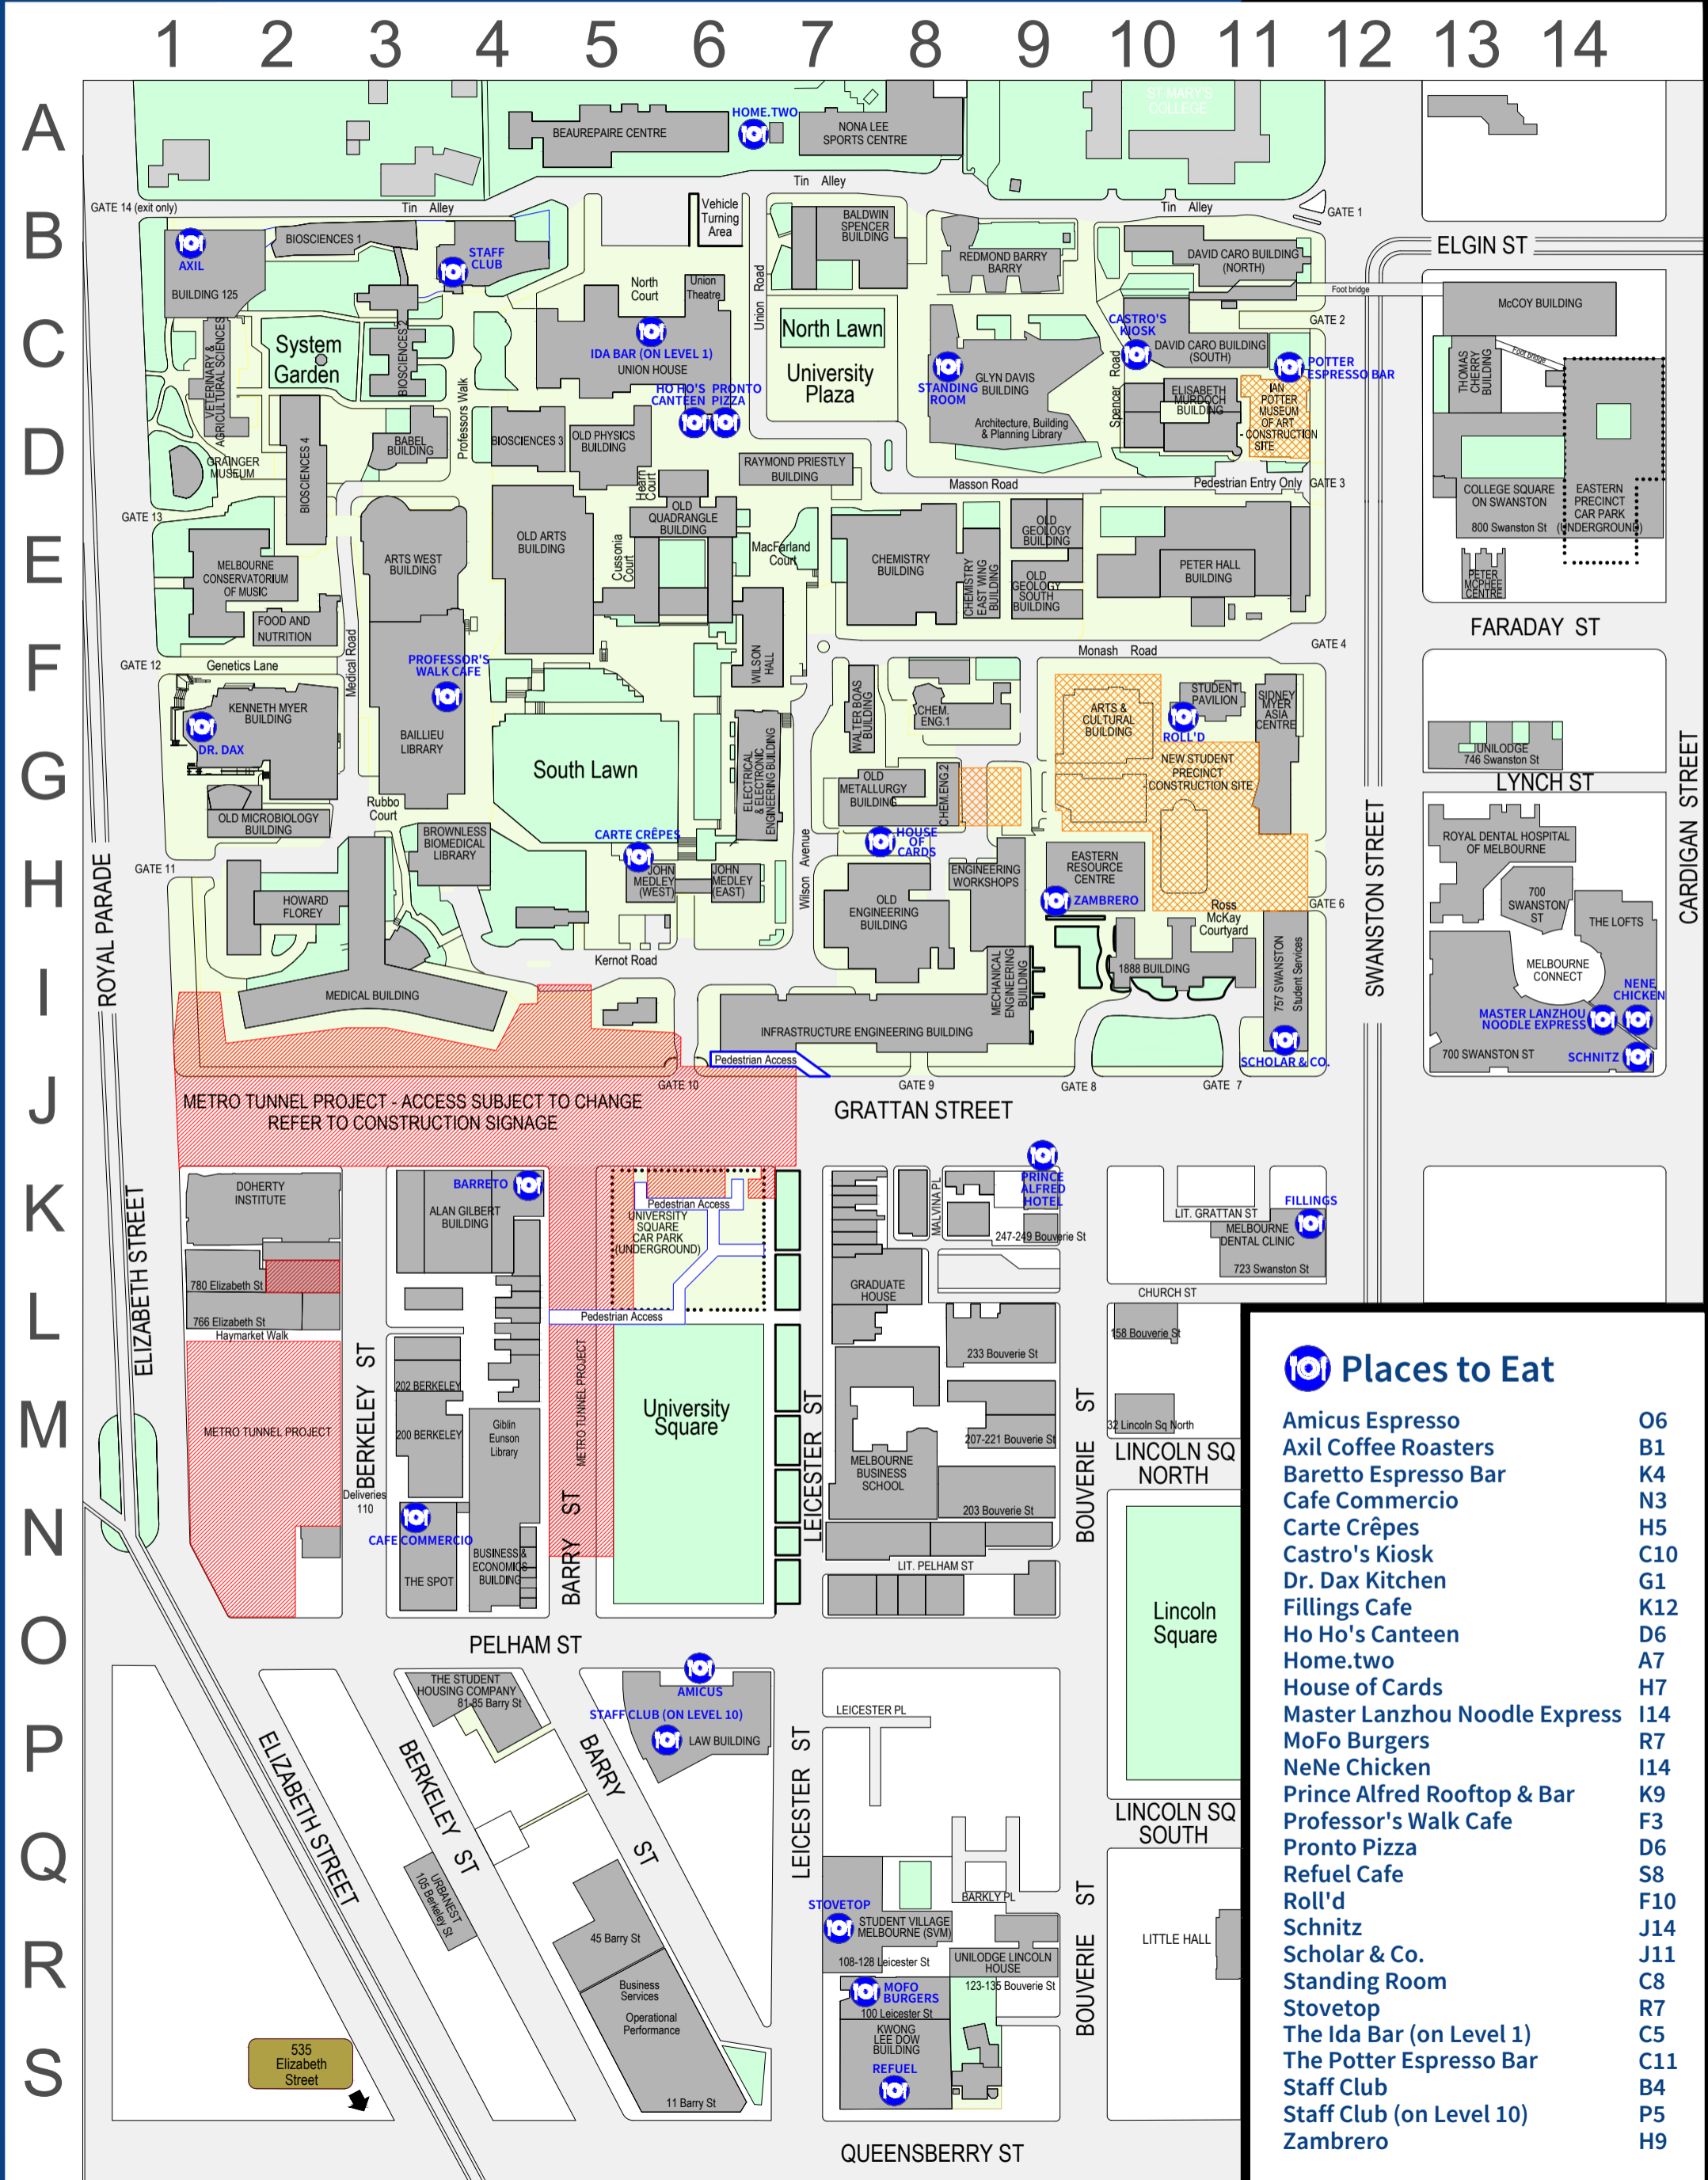

Find your way
on your phone

101 Places to Eat	
Amicus Espresso	O6
Axil Coffee Roasters	B1
Baretto Espresso Bar	K4
Cafe Commercio	N3
Carte Crêpes	H5
Castro's Kiosk	C10
Dr. Dax Kitchen	G1
Fillings Cafe	K12
Ho Ho's Canteen	D6
Home.two	A7
House of Cards	H7
Master Lanzhou Noodle Express	I14
MoFo Burgers	R7
NeNe Chicken	I14
Prince Alfred Rooftop & Bar	K9
Professor's Walk Cafe	F3
Pronto Pizza	D6
Refuel Cafe	S8
Roll'd	F10
Schnitz	J14
Scholar & Co.	J11
Standing Room	C8
Stovetop	R7
The Ida Bar (on Level 1)	C5
The Potter Espresso Bar	C11
Staff Club	B4
Staff Club (on Level 10)	P5
Zambreno	H9