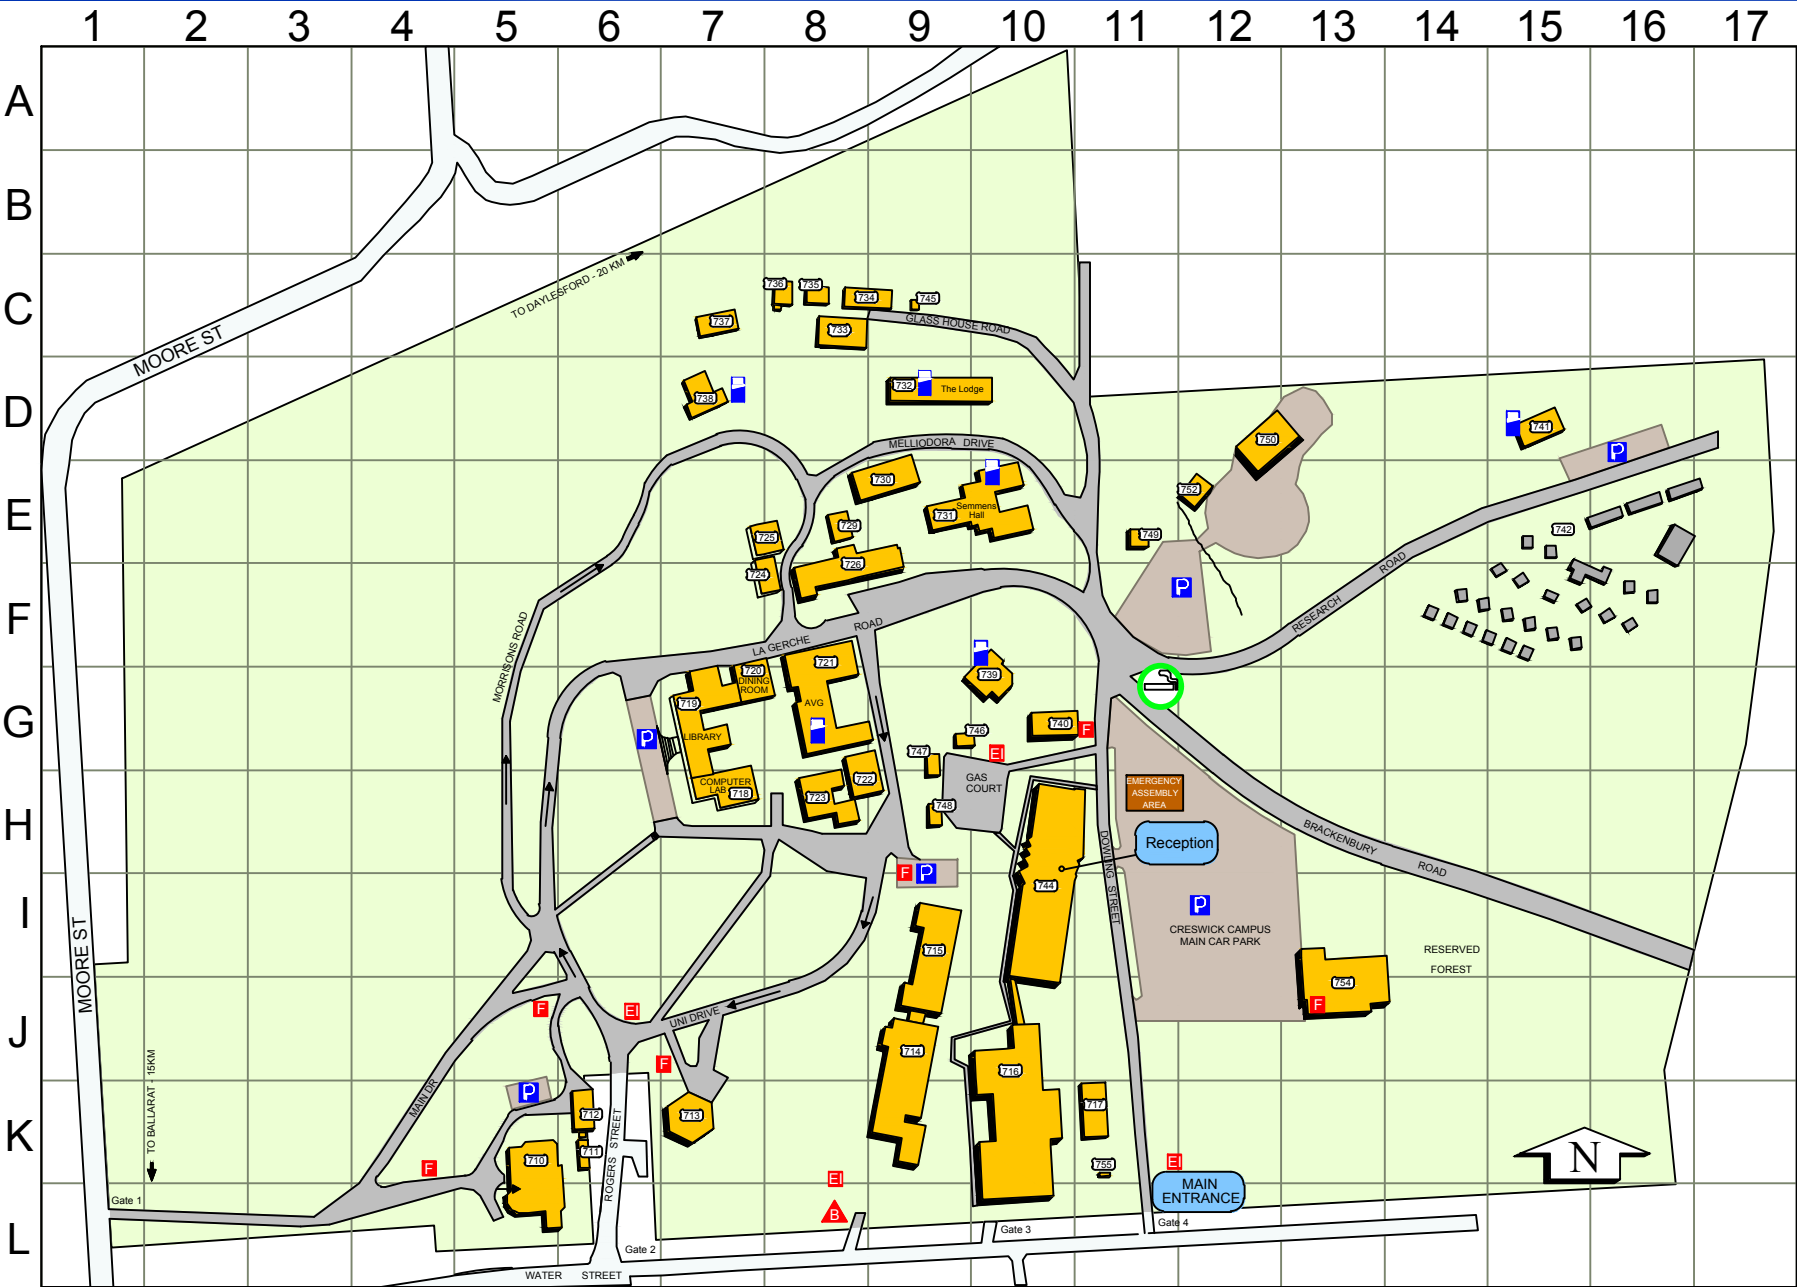

Building Name	No	Grid
A.V. Galbraith House (A.V.G.)	721	G8
Billo's Lodge	741	D15
Cabins	742	E15
Canon Shed	736	C8
Chemical Store	746	G9
Computer Lab	718	H7
Cottage	739	G10
Dining Room / kitchen	720	G7
Garages	729	E8
Gardeners' Sheds	725	E8
Gas Storage	747	G9
Gas Storage	755	K11
Glass House - Bio Tech	717	K11
Glass House - Large	734	C8
Gymnasium	754	J13
Head House	733	C8
Library	719	G7
Lodge	732	D9
PCS Workshop	730	E9
Post Grad House (R7)	723	H8
Potting Shed	745	C9
Pyrolysis Shed	737	C7
Residence	738	D7
Science Block (Labs & Lecture)	715	I9
Seminar Centre	713	K7
Semmens Hall	731	E10
Staff Amenities & Laundry	724	F8
Stage 1	716	K10
Stage 2	744	I10
Storage	711	K6
Storage Containers	749	E11
Storage Room	740	G10
Student Kitchens	722	G8
Student Recreation Centre	726	F8
The Green Shed	750	D12
Tremearne House	710	K5
University Offices & Labs	714	K9
Wood Tech	712	K6
Workshop	748	I10

- Legend**
- One Way Arrow
 - Parking
 - Accommodation
 - Fire Hydrants
 - Fire Booster Pumps
 - Emergency Information Cabinet
 - Site Evacuation
Creswick Football Ground
 - Emergency Assembly Area
 - Buildings not in use
 - Smoking Area

CRESWICK CAMPUS Faculty of Science

Water Street, Creswick, Victoria, 3363
Tel: 5321 4300

The University of Melbourne
Acknowledges the Traditional
Custodians of the Land on
which this Campus is situated.