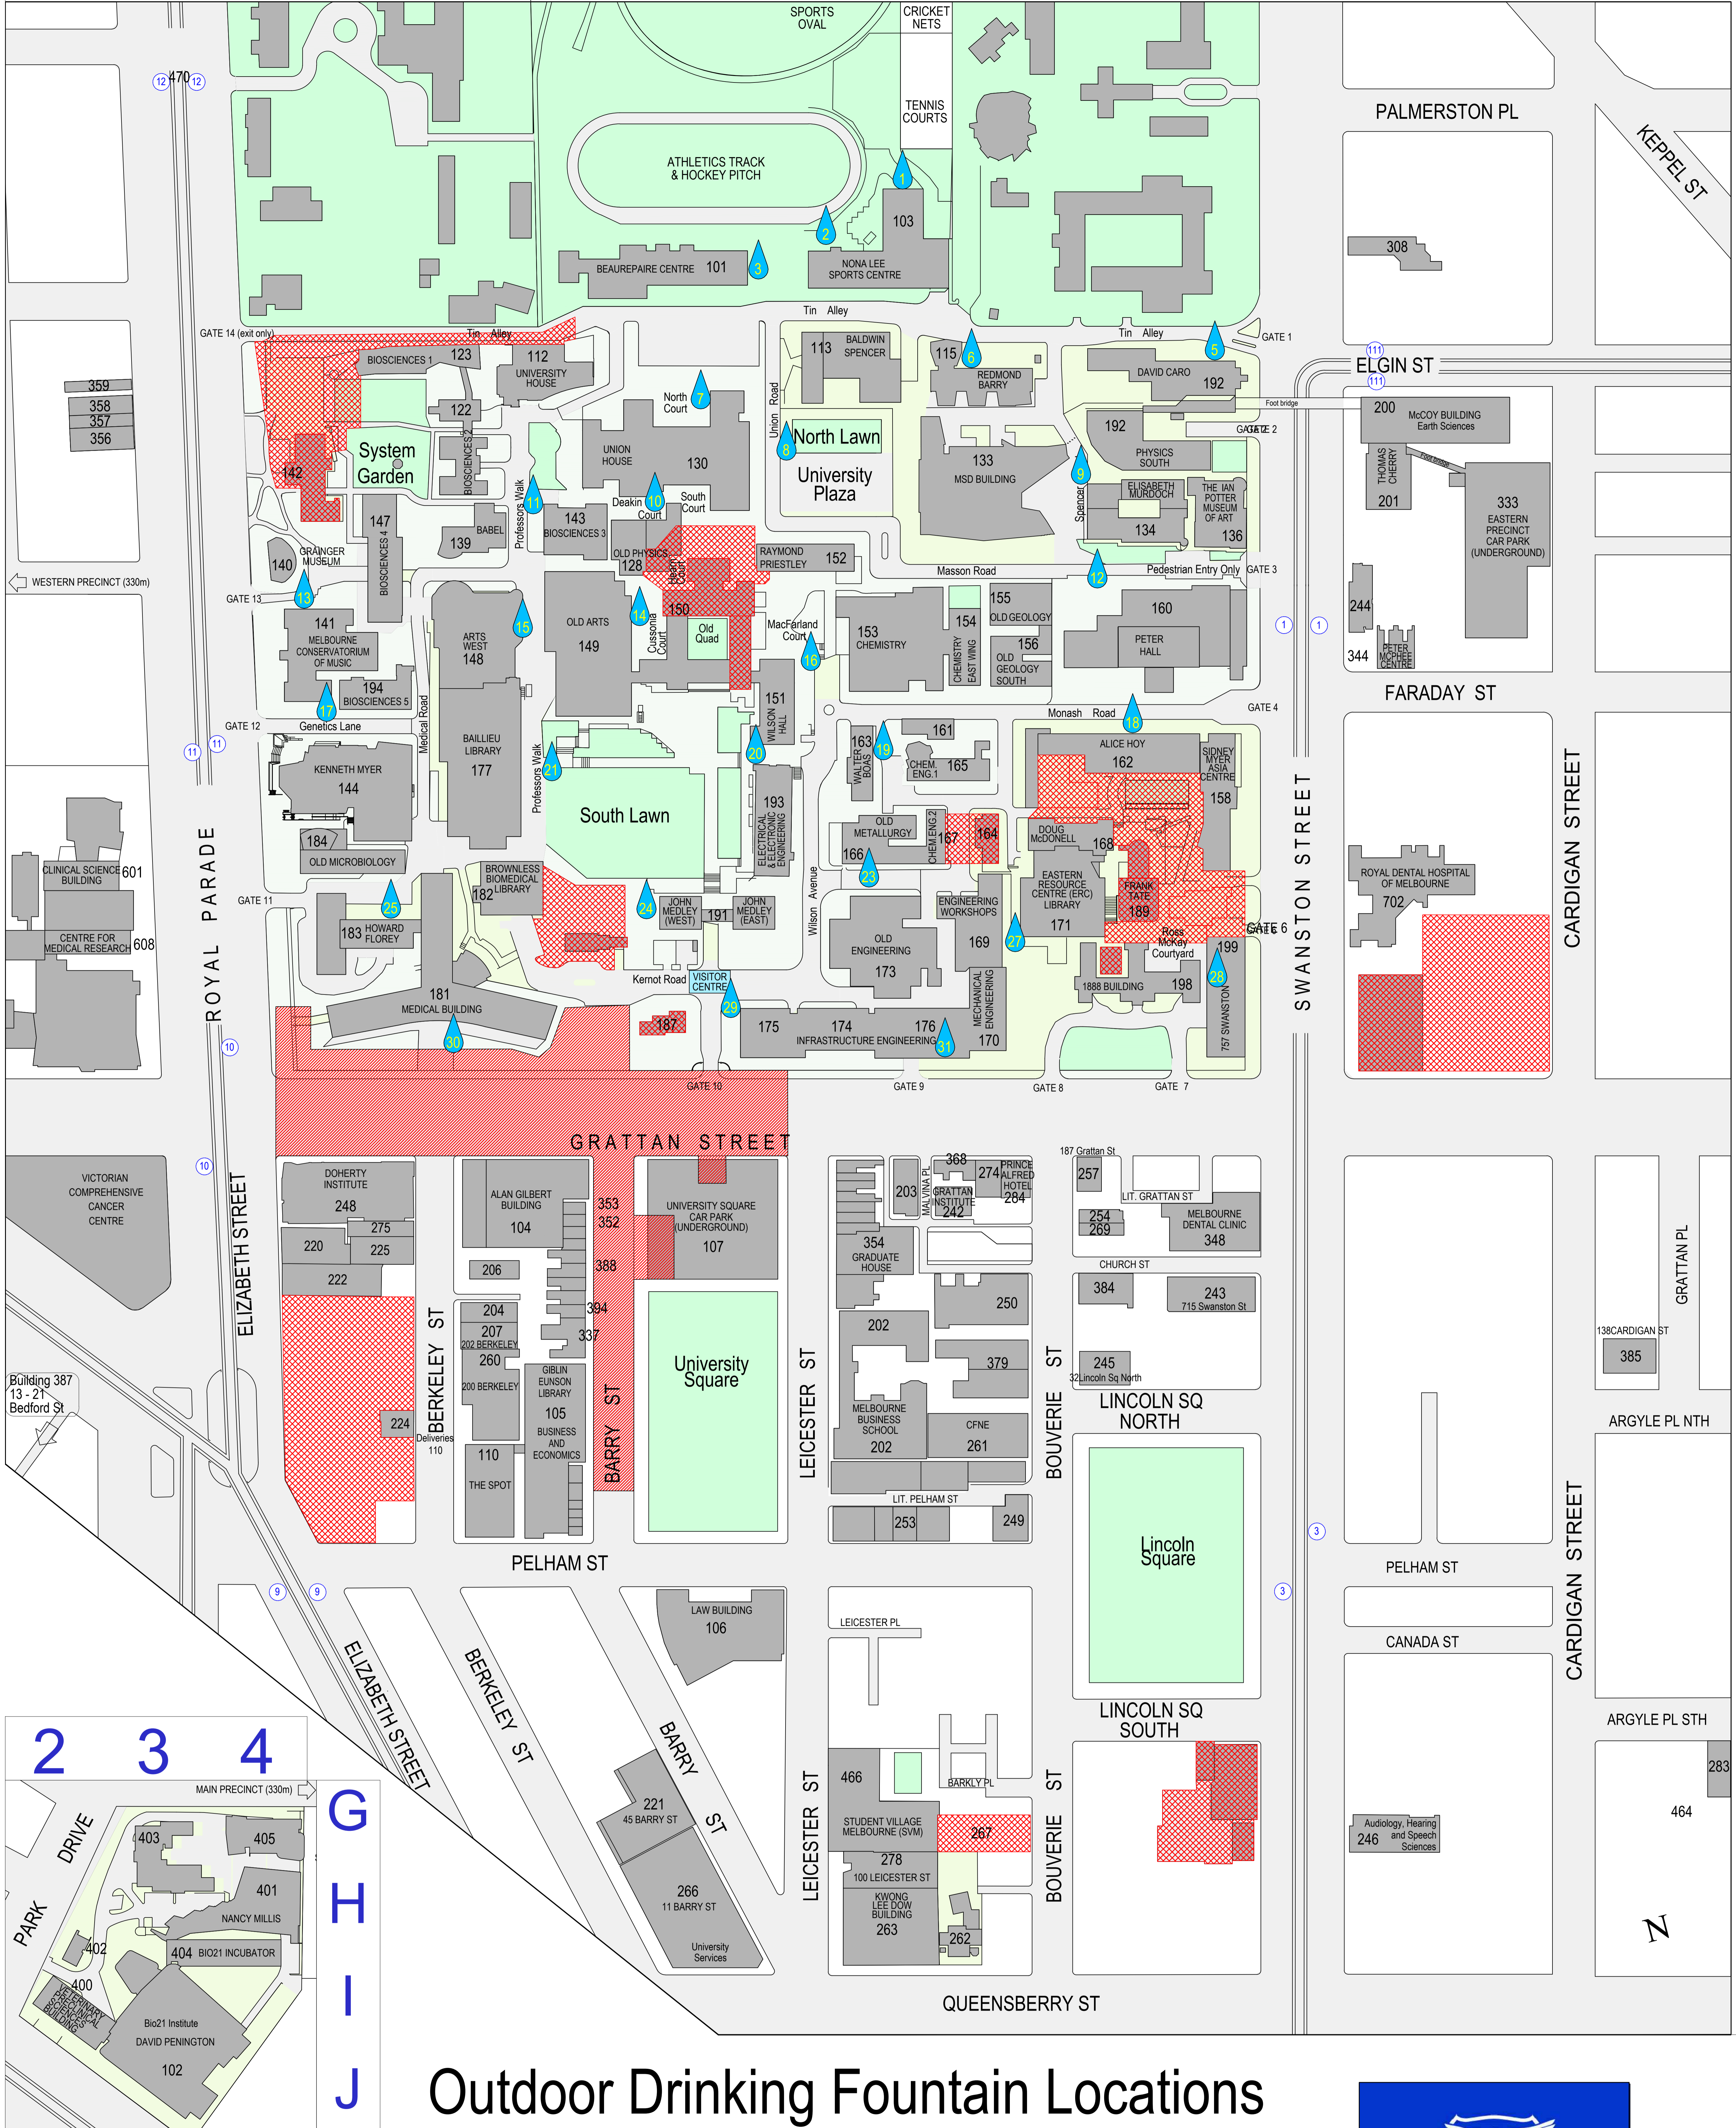

8 9 10 11 12 13 14 15 16 17 18 19 20 21 22 23 24 25 26

A B C D E F G H I J K L M N O P Q R S T U V

Outdoor Drinking Fountain Locations

Drinking Fountain

The University of Melbourne Acknowledges the Wurundjeri people as the Traditional Custodians of the Land on which this Campus is situated.