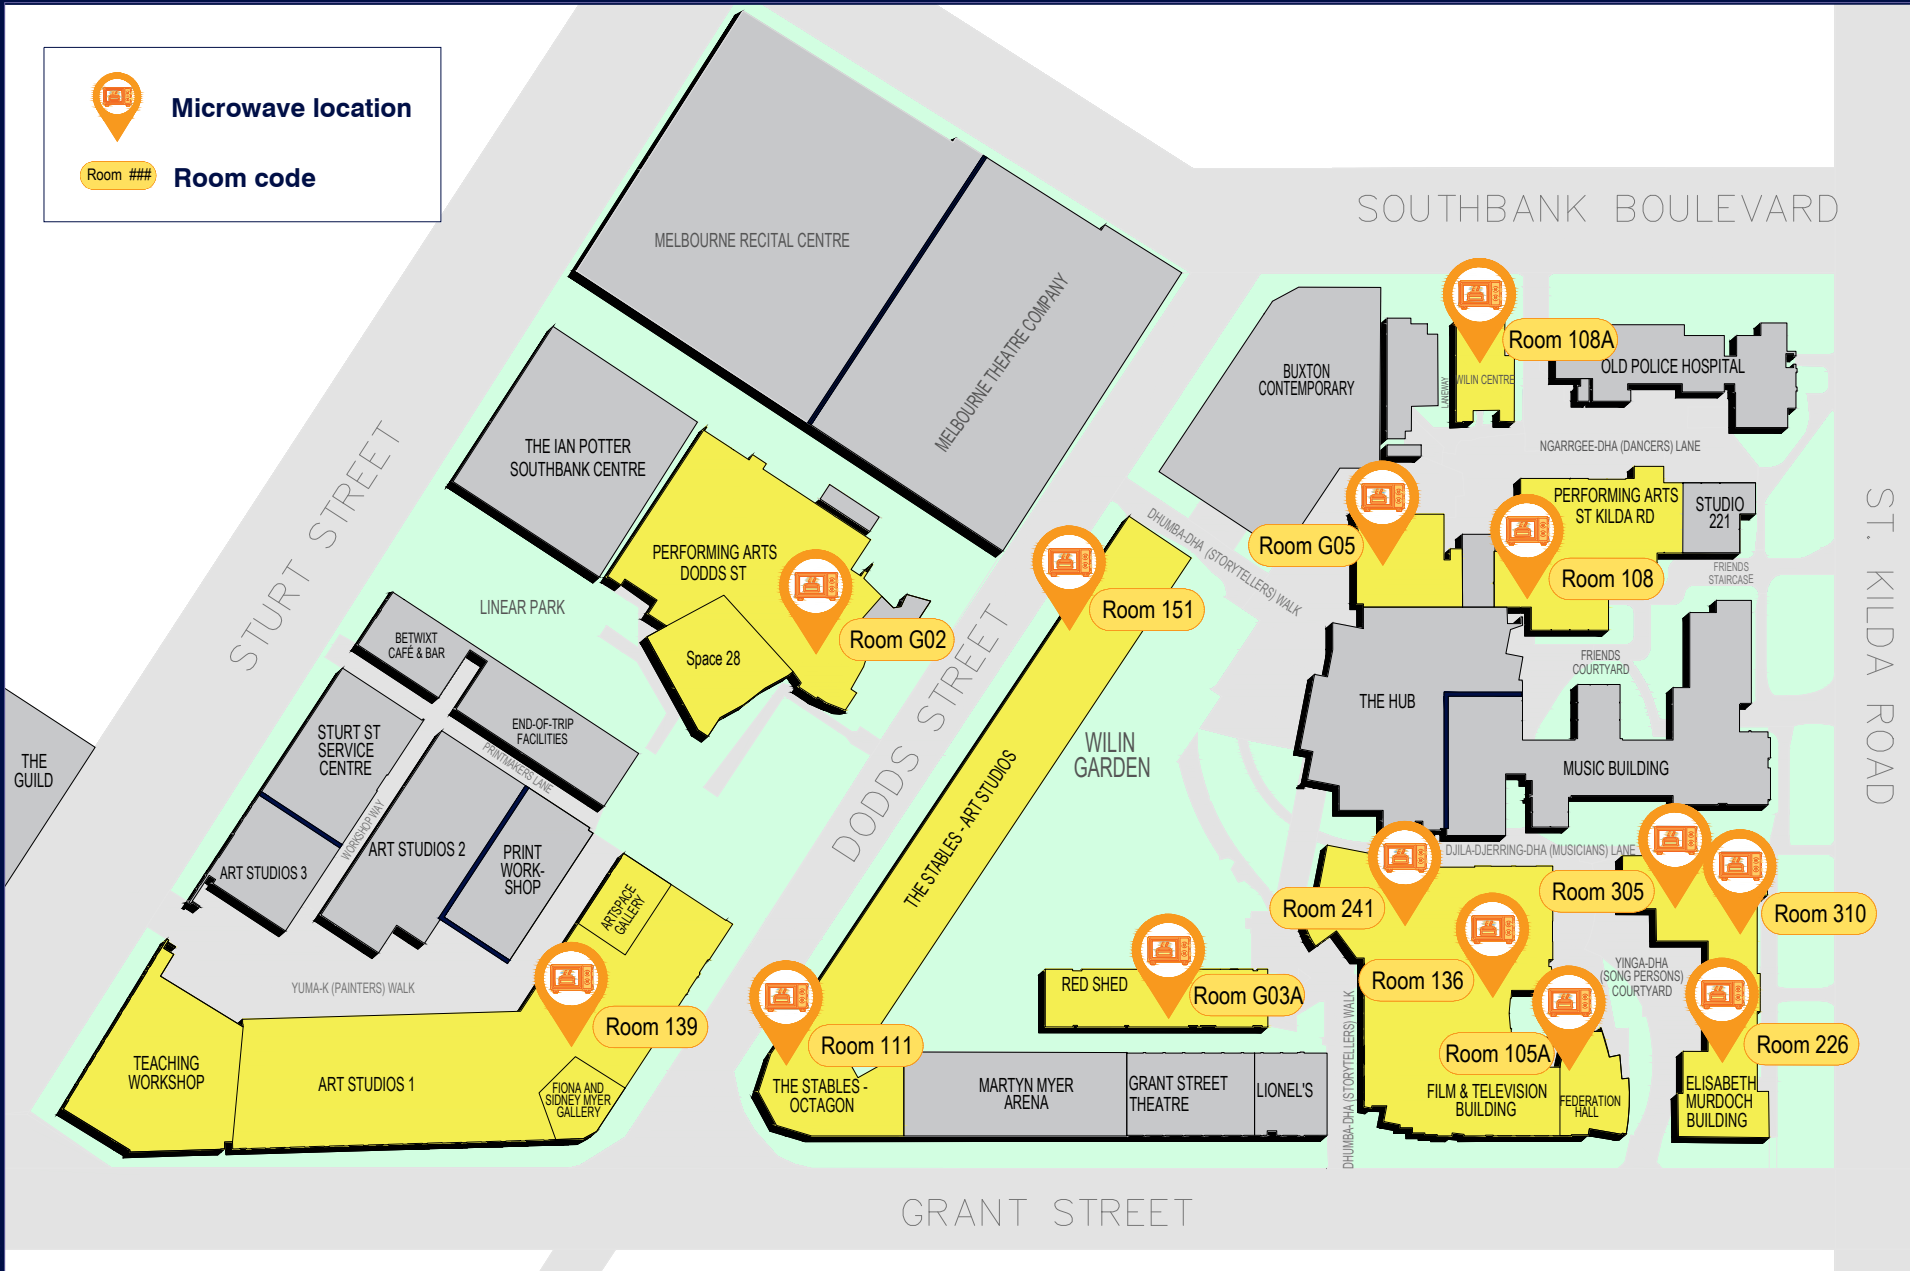

 **Microwave location**

 **Room code**

Microwave Map - Southbank Campus

Digital Wayfinding Map

THE UNIVERSITY OF
MELBOURNE

We acknowledge and pay respect to the Wurundjeri people as the Traditional Owners of the lands upon which our campus is situated.

Map created by Business Services 17/12/24