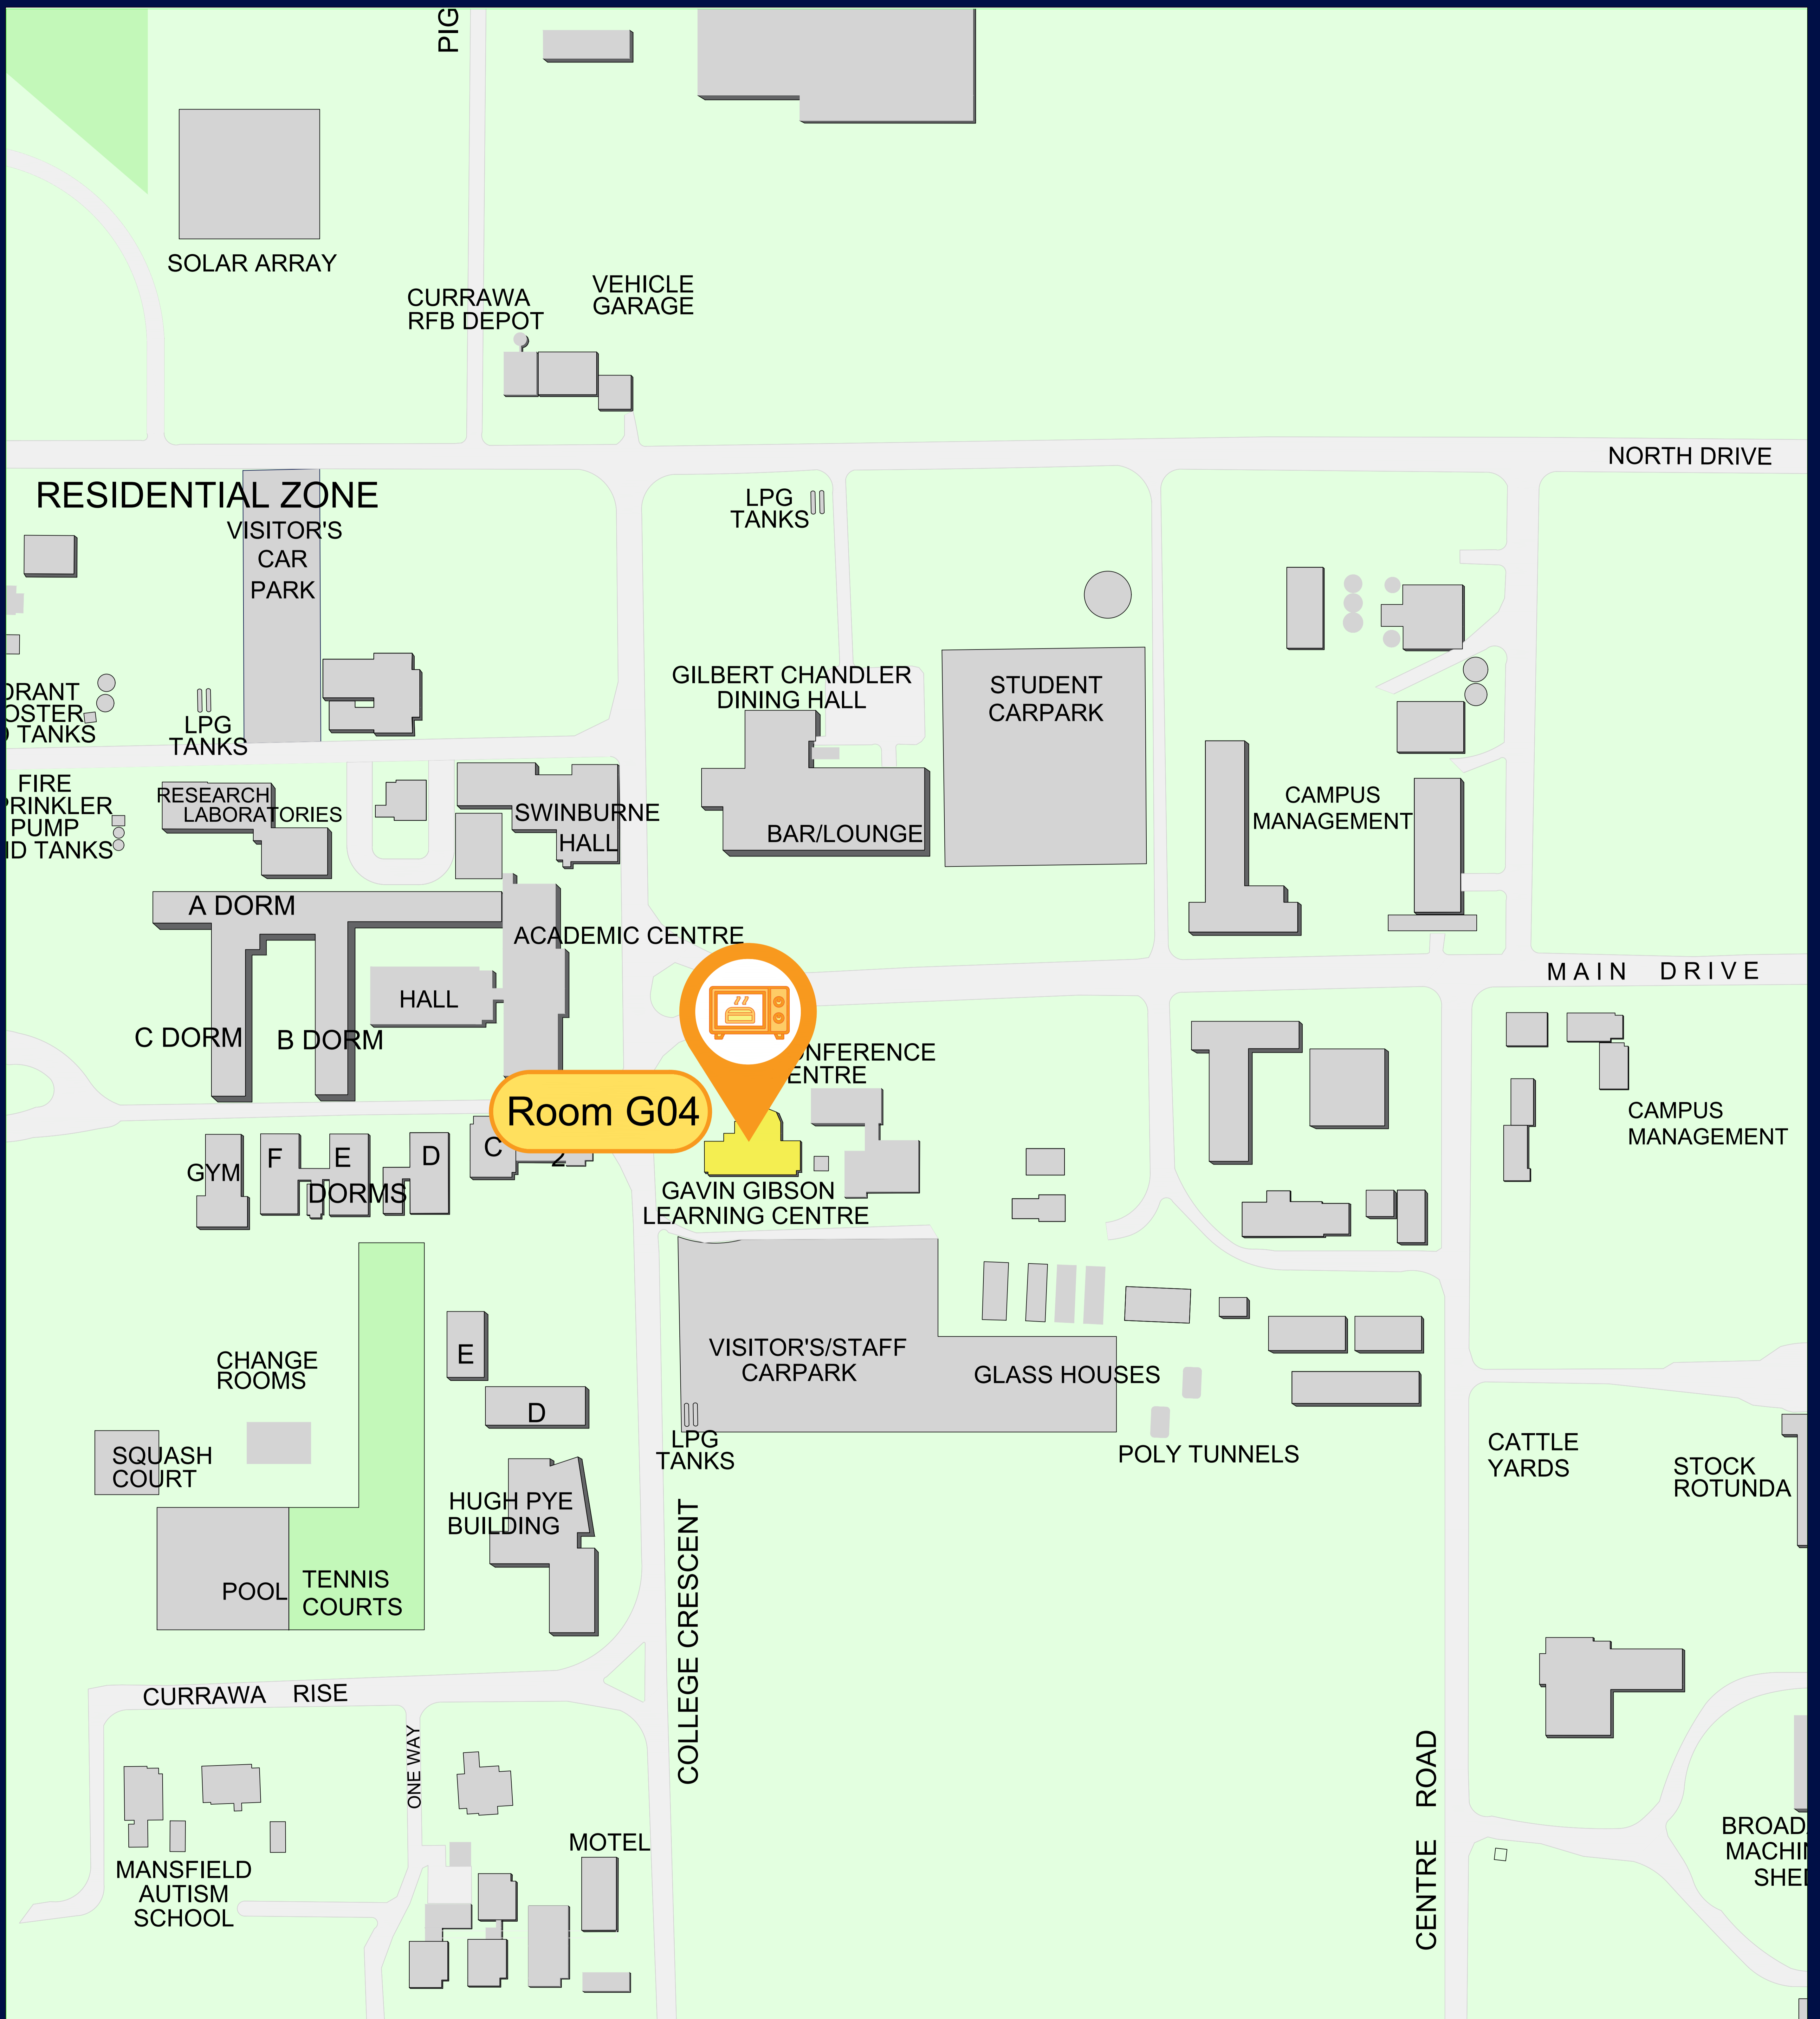

Microwave Map - Dookie Campus

Digital Wayfinding Map

Microwave location

Room ### Room code

THE UNIVERSITY OF MELBOURNE

We acknowledge and pay respect to the Wurundjeri people as the Traditional Owners of the lands upon which our campus is situated.