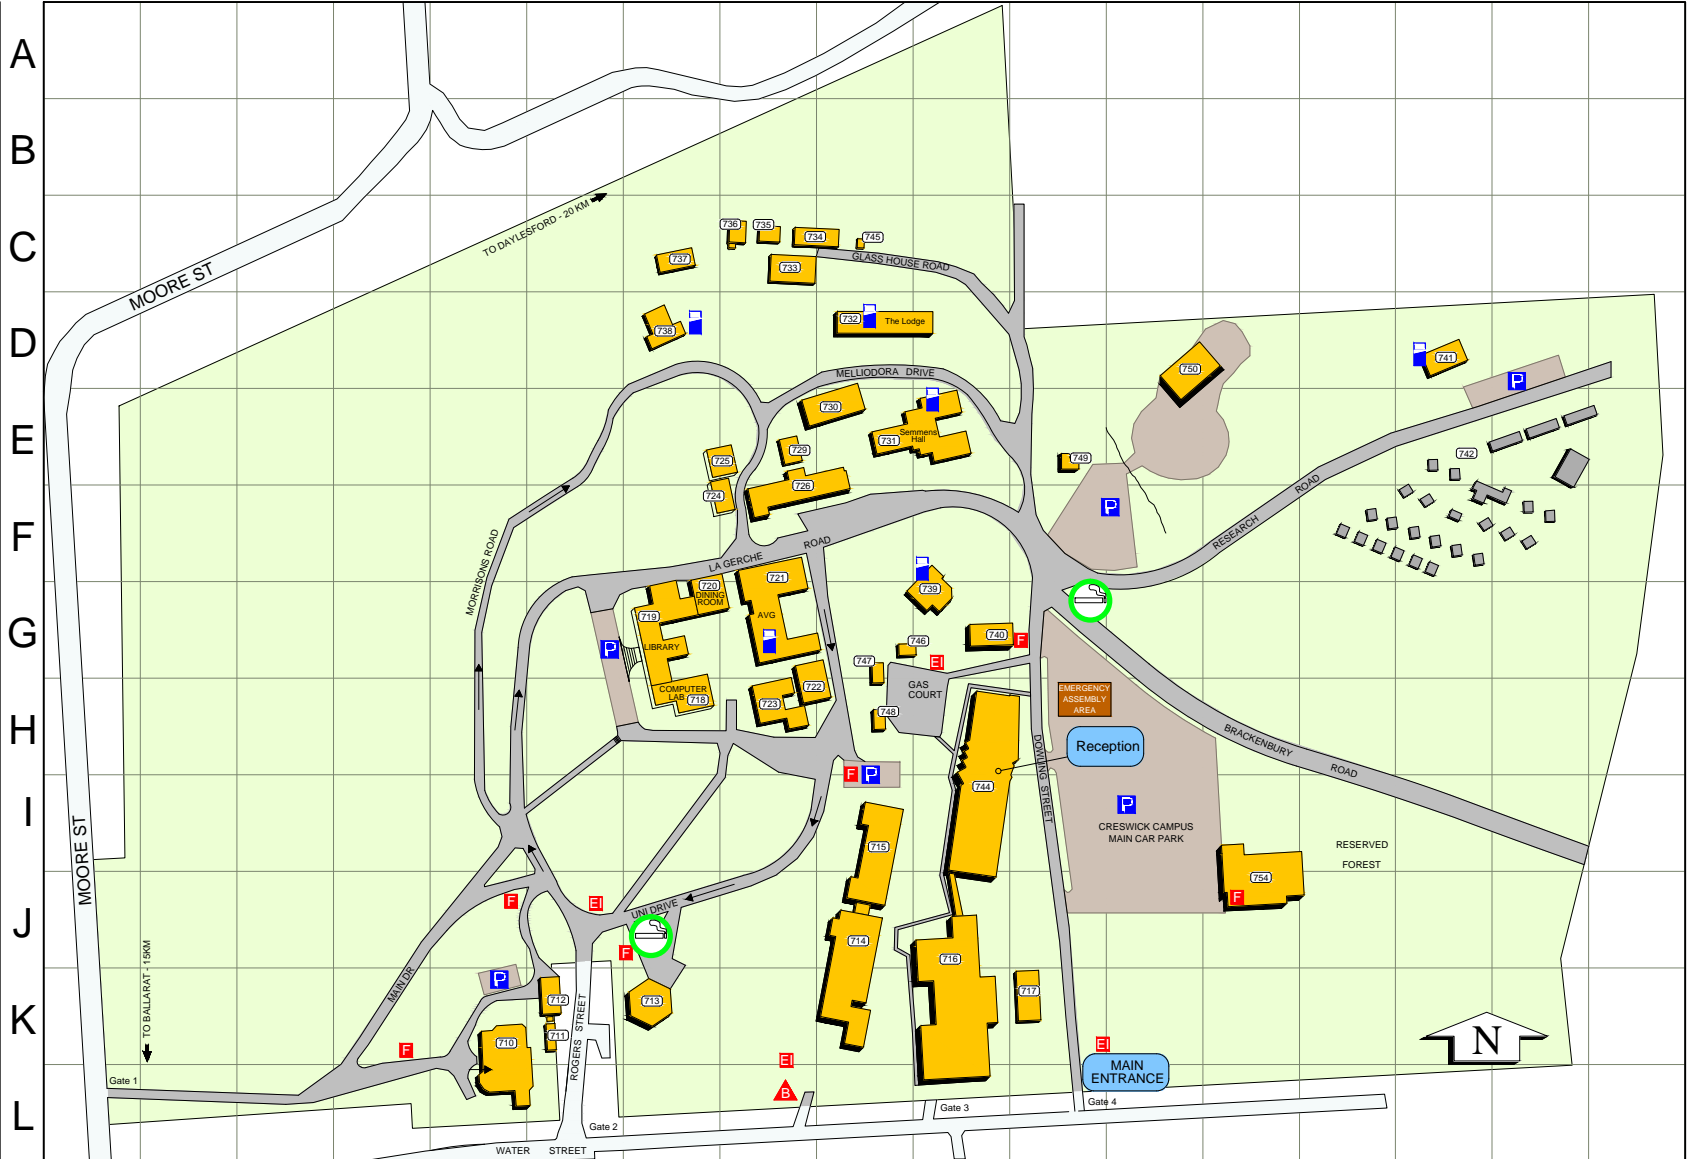

Building Name	No	Grid
A.V. Galbraith House (A.V.G.)	721	G8
Billo's Lodge	741	D15
Cabins	742	E15
Canon Shed	736	C8
Chemical Store	746	G9
Computer Lab	718	H7
Cottage	739	G10
Dining Room / kitchen	720	G7
Garages	729	E8
Gardeners' Sheds	725	E8
Gas Storage	747	G9
Glass House - Bio Tech	717	K11
Glass House - Large	734	C8
Glass House - Small	735	C8
Gymnasium	754	J13
Head House	733	C8
Library	719	G7
Lodge	732	D9
PCS Workshop	730	E9
Post Grad House (R7)	723	H8
Potting Shed	745	C9
Pyrolysis Shed	737	C7
Residence	738	D7
Science Block (Labs & Lecture)	715	I9
Seminar Centre	713	K7
Semmens Hall	731	E10
Staff Amenities & Laundry	724	F8
Stage 1	716	K10
Stage 2	744	I10
Storage	711	K6
Storage Containers	749	E11
Storage Room	740	G10
Student Kitchens	722	G8
Student Recreation Centre	726	F8
The Green Shed	750	D12
Tremearne House	710	K5
University Offices & Labs	714	K9
Wood Tech	712	K6
Workshop	748	I10

The University of Melbourne
Acknowledges the Traditional
Custodians of the Land on
which this Campus is situated.

Legend

- → One Way Arrow
- Parking
- Accommodation
- Fire Hydrants
- Fire Booster Pumps
- Emergency Information Cabinet
- Site Evacuation
  Creswick Football Ground
- Emergency Assembly Area
- Buildings not in use
- Smoking Area

1 2 3 4 5 6 7 8 9 10 11 12 13 14 15 16 17

CRESWICK CAMPUS

Water Street
Creswick
Victoria
3363
Tel: 5321 4300 Fax: 5321 4166
Melway Ref. 609 A10